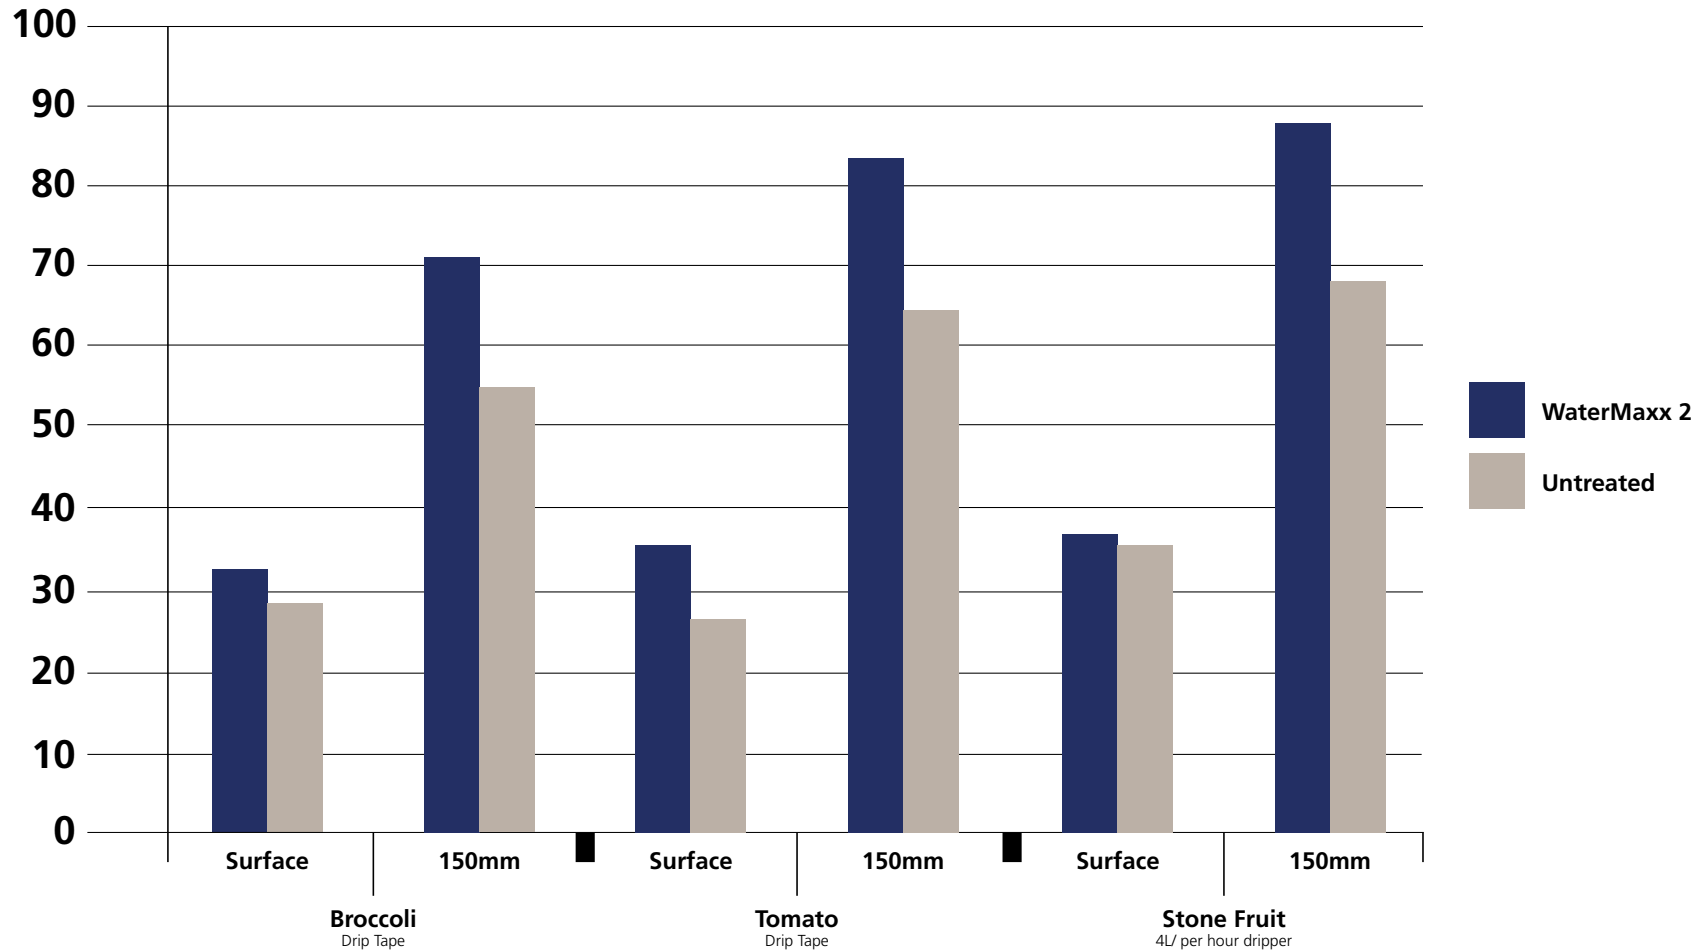

Stone Fruit

4L/ per hour drippers

Treatment Surface	Treatment Surface				Treatment at 150mm			
	Treated (cm)		Untreated (cm)		Treated (cm)		Untreated (cm)	
Row 1	30		30		80		75	
Row 2	35		30		90		70	
Row 3	30		40		95		65	
Row 4	40		30		87		70	
Row 5	45		40		85		60	
Average	36	a	34	a	87.4	a	68	b
LSD (P=0.05)	3.4				11.73			
CV	5.53				8.6			

© 2020 Loveland Agri Products. Always read and follow label directions.
WaterMaxx is a registered trademark of Loveland Agri Products.

Water Movement

Surface vs. 150mm

© 2020 Loveland Agri Products. Always read and follow label directions.
WaterMaxx is a registered trademark of Loveland Agri Products.