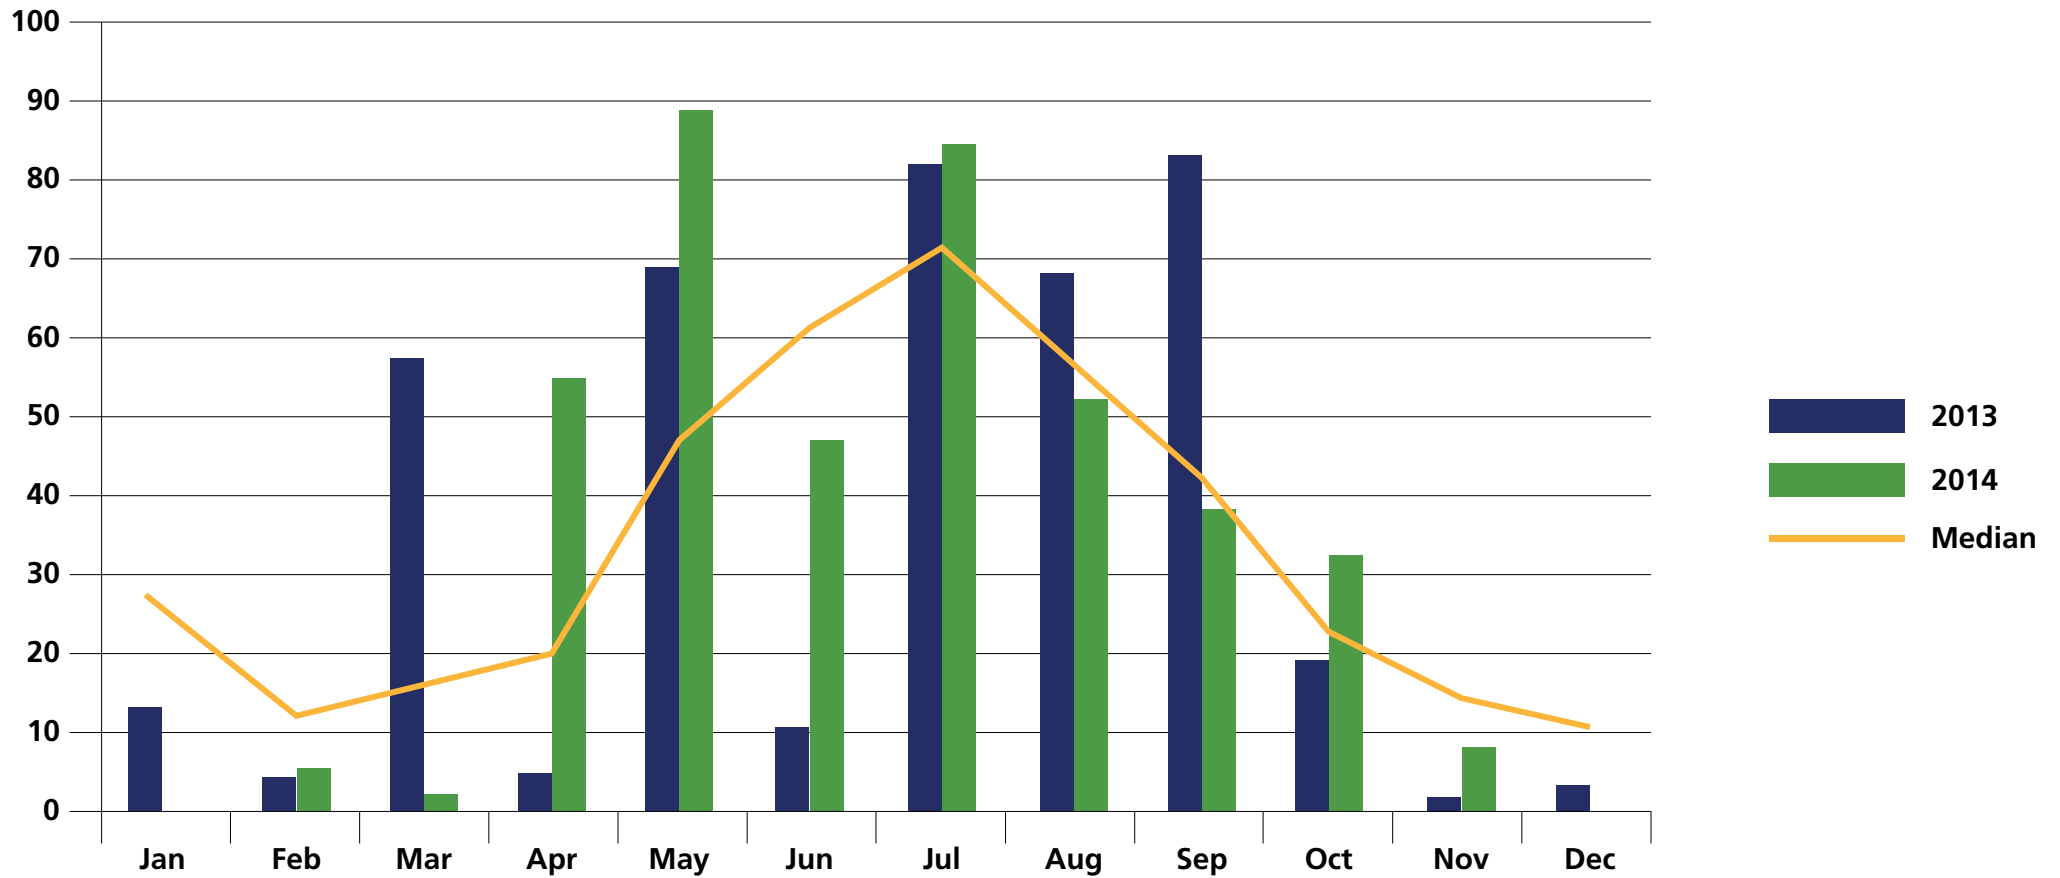

York - Rainfall (mm)

© 2020 Loveland Agri Products. Always read and follow label directions.
Maximum N-Pact is a registered trademark of Loveland Agri Products.