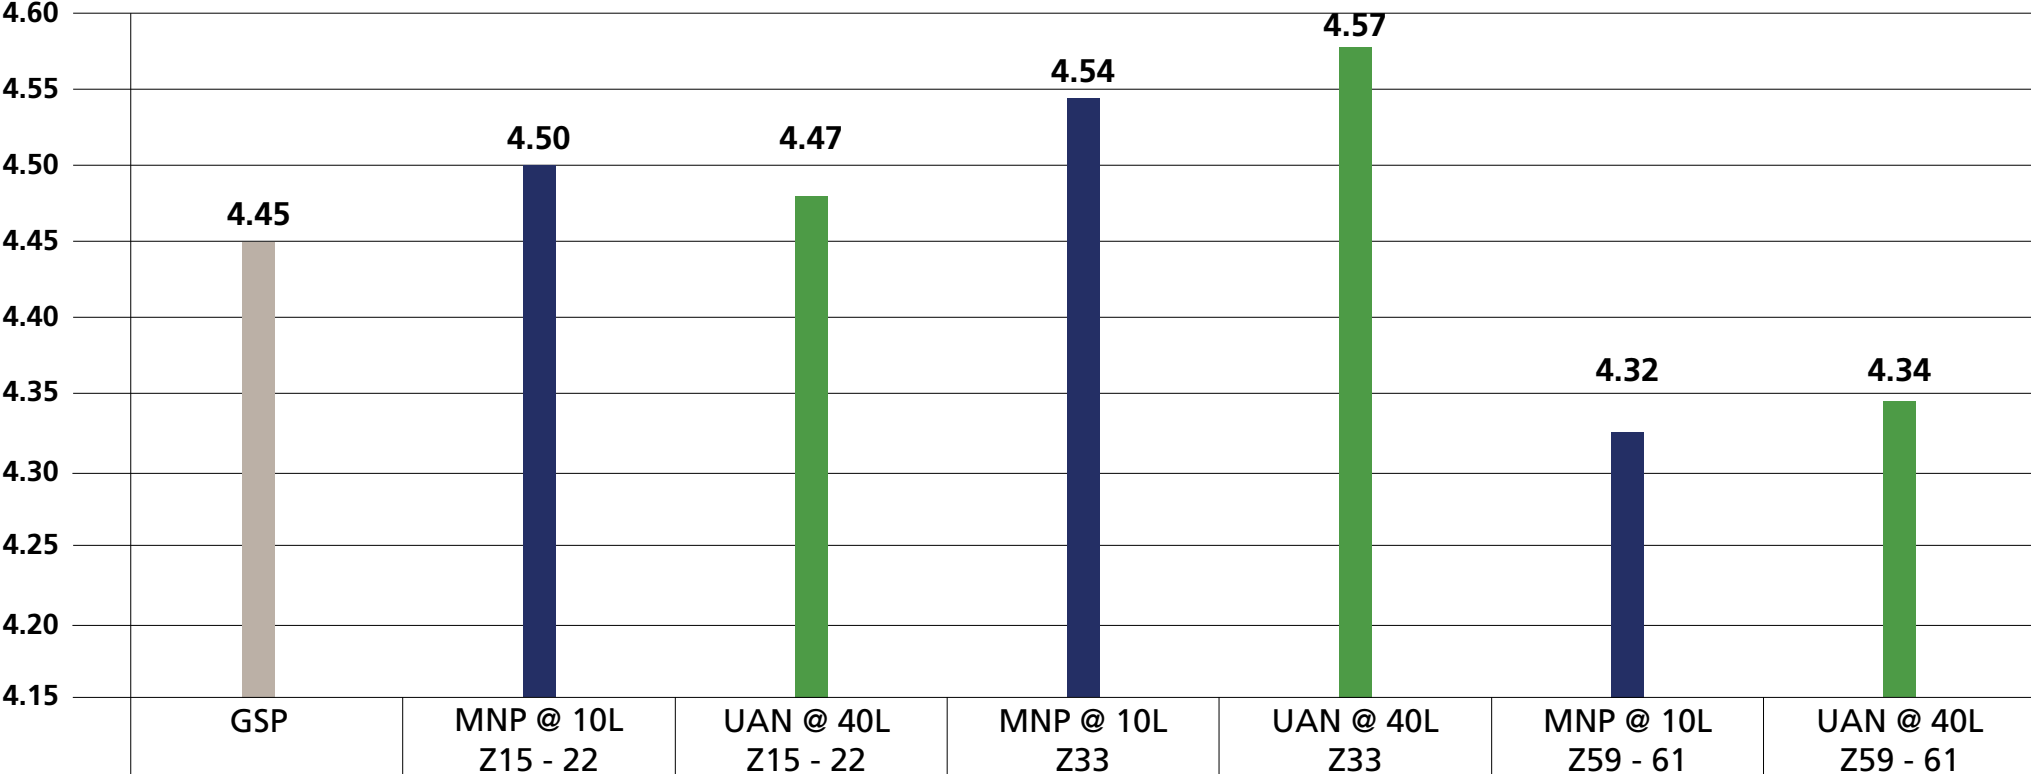

Maximum N-Pact: 29-0-0 w/v

UAN: 42-0-0 w/v

© 2020 Loveland Agri Products. Always read and follow label directions.
Maximum N-Pact is a registered trademark of Loveland Agri Products.

Wheat Yield - t/ ha

Treatment	Rate/ ha	Timing	Yield t/ ha	Oil %
GSP	-	-	4.45	9.0
GSP + Maximum N-Pact	10L	Z15 - 22	4.50	9.1
GSP + UAN	40L	Z15 - 22	4.47	9.3
GSP + Maximum N-Pact	10L	Z33	4.54	9.3
GSP + UAN	40L	Z33	4.57	9.3
GSP + Maximum N-Pact	10L	Z59 - 61	4.32	9.4
GSP + UAN	40L	Z59 - 61	4.34	9.8

LSD (P=.05) = 0.336 CV = 6.4

© 2020 Loveland Agri Products. Always read and follow label directions.
Maximum N-Pact is a registered trademark of Loveland Agri Products.

Wheat Yield - t/ ha

LSD (P=.05) = 0.336 CV = 6.4