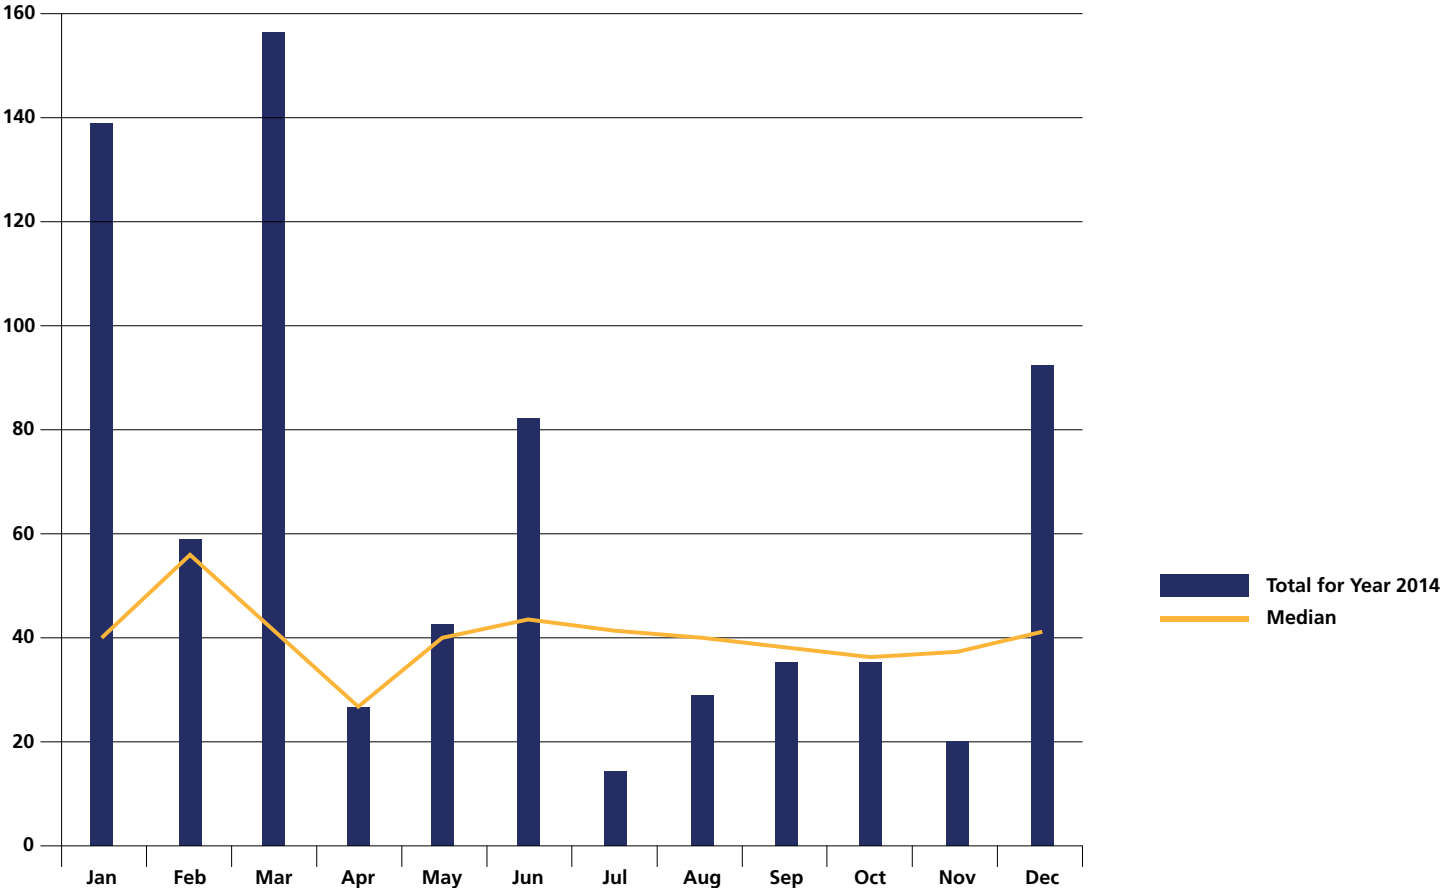

Parkes - Rainfall (mm)

© 2020 Loveland Agri Products. Always read and follow label directions. Maximum N-Pact is a registered trademark of Loveland Agri Products.