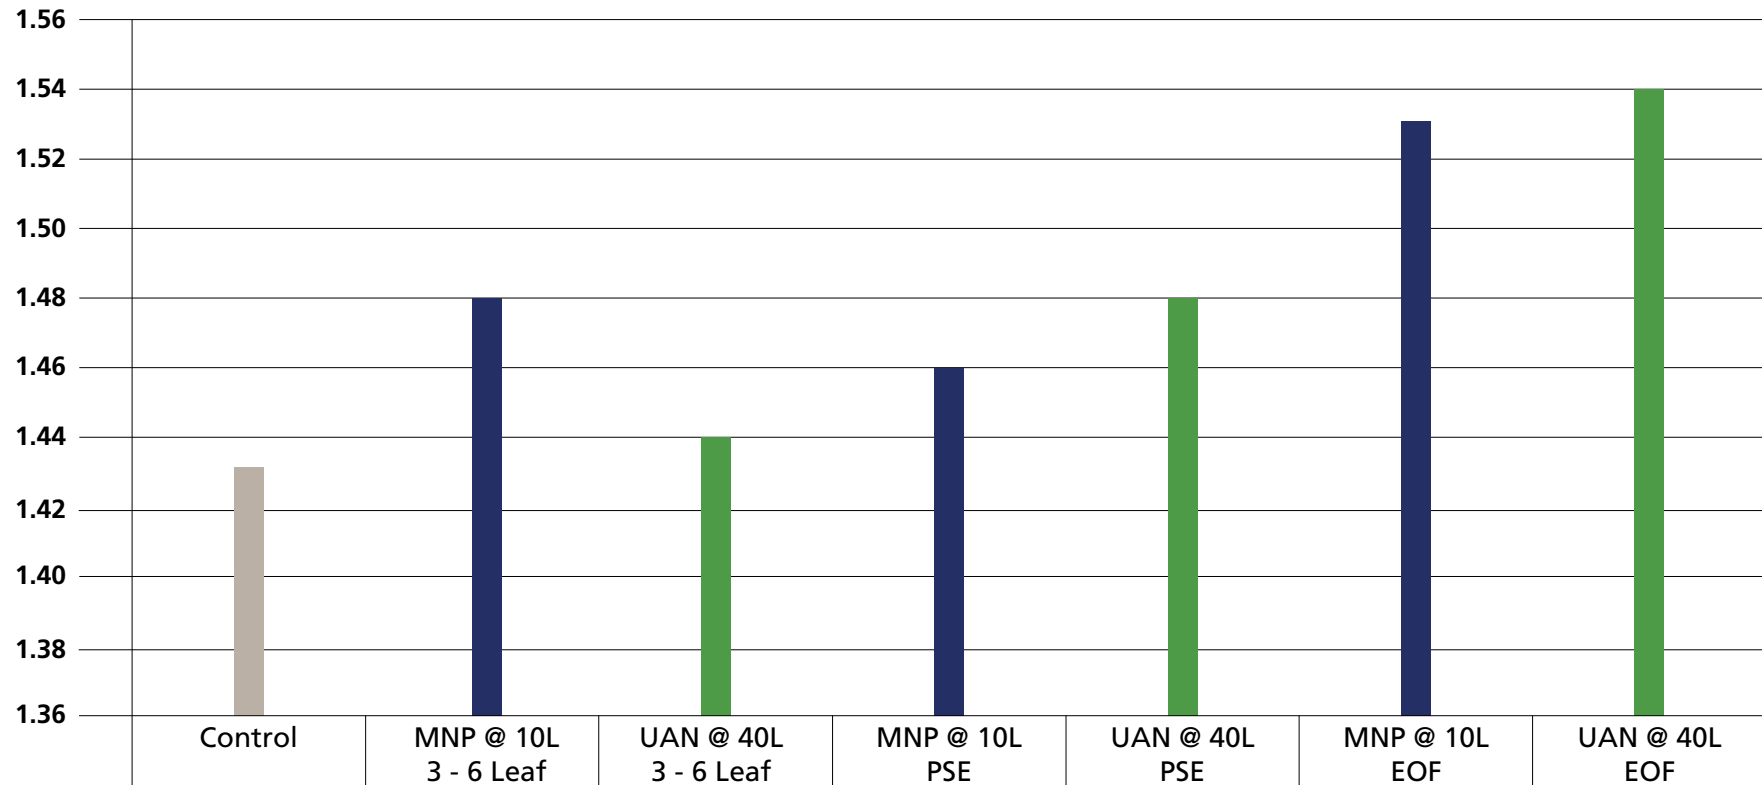

Canola Yield - t/ ha

Treatment	Rate/ ha	Timing	Yield t/ ha	Oil %
GSP	-	-	1.43	42.6
GSP + Maximum N-Pact	10L	3 - 6 Leaf	1.48	42.7
GSP + UAN	40L	3 - 6 Leaf	1.44	42.9
GSP + Maximum N-Pact	10L	Prior to stem elongation	1.46	42.7
GSP + UAN	40L	Prior to stem elongation	1.48	42.4
GSP + Maximum N-Pact	10L	End of flowering	1.53	42.8
GSP + UAN	40L	End of flowering	1.54	42.6

LSD (P=.05) = 0.335 CV = 15.3

© 2020 Loveland Agri Products. Always read and follow label directions.
Maximum N-Pact is a registered trademark of Loveland Agri Products.

Canola Yield - t/ ha

$LSD (P=.05) = 0.335$ $CV = 15.3$

© 2020 Loveland Agri Products. Always read and follow label directions.
Maximum N-Pact is a registered trademark of Loveland Agri Products.